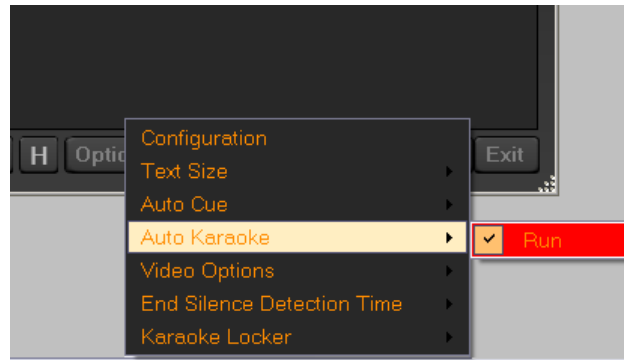

Using Auto Karaoki.

Set the Time (In Seconds) between Singers

Start Auto Karaoki

A blue light will show next to the 'Load Next Singer' Button to indicate Auto Karaoki is running

Add Tracks to the singer List