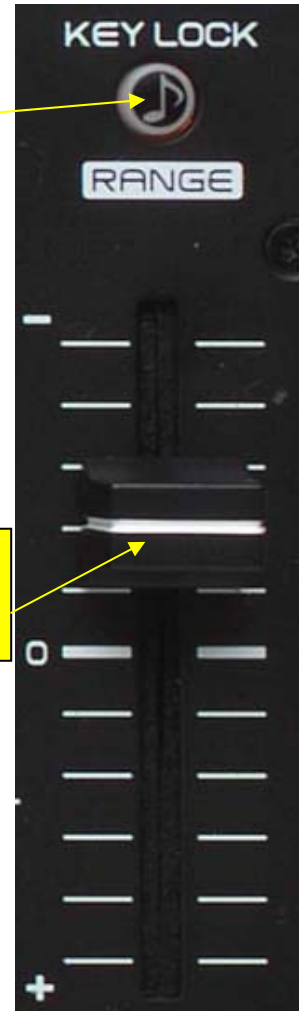

### Deck selector

# Dual function buttons

Decks 1 & 3

Decks 2 & 4

Press and Hold "SHIFT" to use the second function of the following buttons/sliders

function 2: Highlighted in RED

function 1: KeyLock

function 2: Pitch Reset

function 1: PITCH slider (alter tempo, not key)