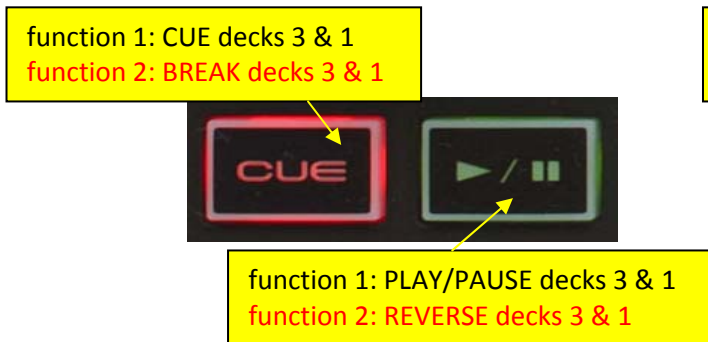

# Dual function buttons

Decks 1 & 3

Decks 2 & 4

Press and Hold "SHIFT" to use the second function of the following buttons/sliders

function 2: Highlighted in RED

function 1: KeyLock

function 2: Pitch Reset

function 1: PITCH slider (alter tempo, not key)

function 2: KEY slider (alter key, not tempo)

function 1: Pitch Bend DOWN/UP

function 2: Fast Search LEFT/RIGHT

function 1: SyncPlay, Sync

function 2: BPM Match

**HOT Cue: Decks 1 & 3 / Sample**

### HOT Cue: Decks 2 & 4 / Sample

Not in use:  
Reserved for future SLIP  
feature in DEX