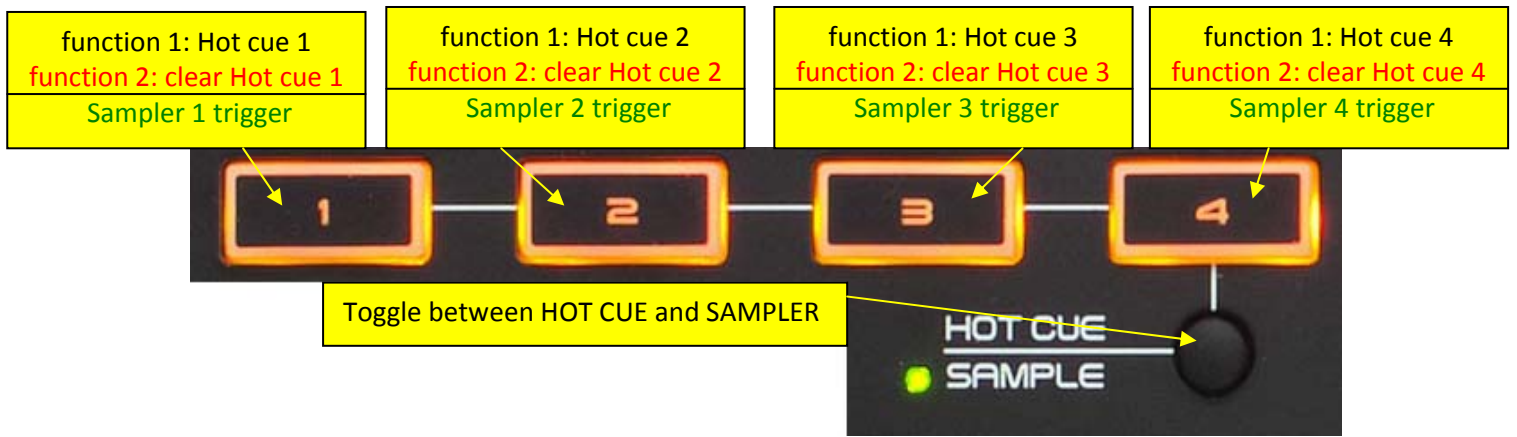

# Dual function buttons

Decks 1 & 3

Decks 2 & 4

Press and Hold "SHIFT" to use the second function of the following buttons/sliders

function 2: Highlighted in RED

function 1: KeyLock

function 2: Pitch Reset

function 1: PITCH slider (alter tempo, not key)

function 2: KEY slider (alter key, not tempo)

function 1: Pitch Bend DOWN/UP

function 2: Fast Search LEFT/RIGHT

function 1: SyncPlay, Sync

function 2: BPM Match

**HOT Cue: Decks 1 & 3 / Sample**