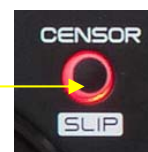

Not in use:
Reserved for future SLIP
feature in DEX