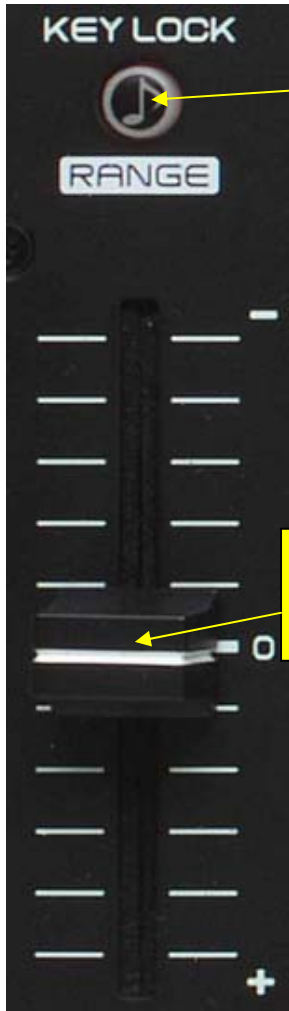

### Deck selector

# Dual function buttons

Decks 1 & 3

Decks 2 & 4

Press and Hold "SHIFT" to use the second function of the following buttons/sliders

function 2: Highlighted in RED

function 1: KeyLock

function 2: Pitch Reset

function 1: PITCH slider (alter tempo, not key)