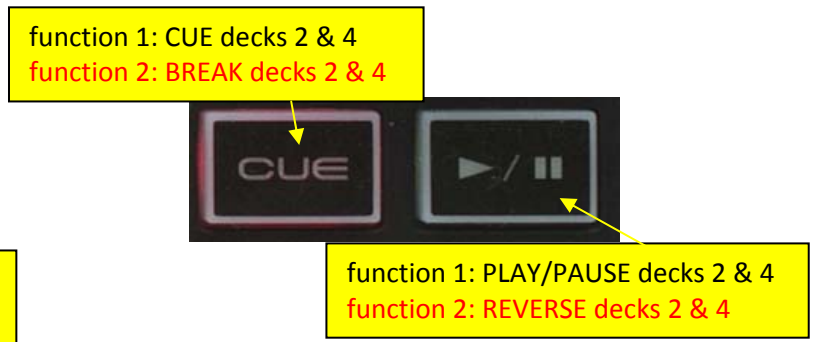

# Dual function buttons

Decks 1 & 3

Decks 2 & 4

Press and Hold "SHIFT" to use the second function of the following buttons/sliders

function 2: Highlighted in RED

function 1: KeyLock

function 2: Pitch Reset

function 1: PITCH slider (alter tempo, not key)

function 2: KEY slider (alter key, not tempo)

function 1: Pitch Bend DOWN/UP

function 2: Fast Search LEFT/RIGHT

function 1: SyncPlay, Sync

function 2: BPM Match

**HOT Cue: Decks 1 & 3 / Sample**

### HOT Cue: Decks 2 & 4 / Sample

Not in use:  
Reserved for future SLIP  
feature in DEX