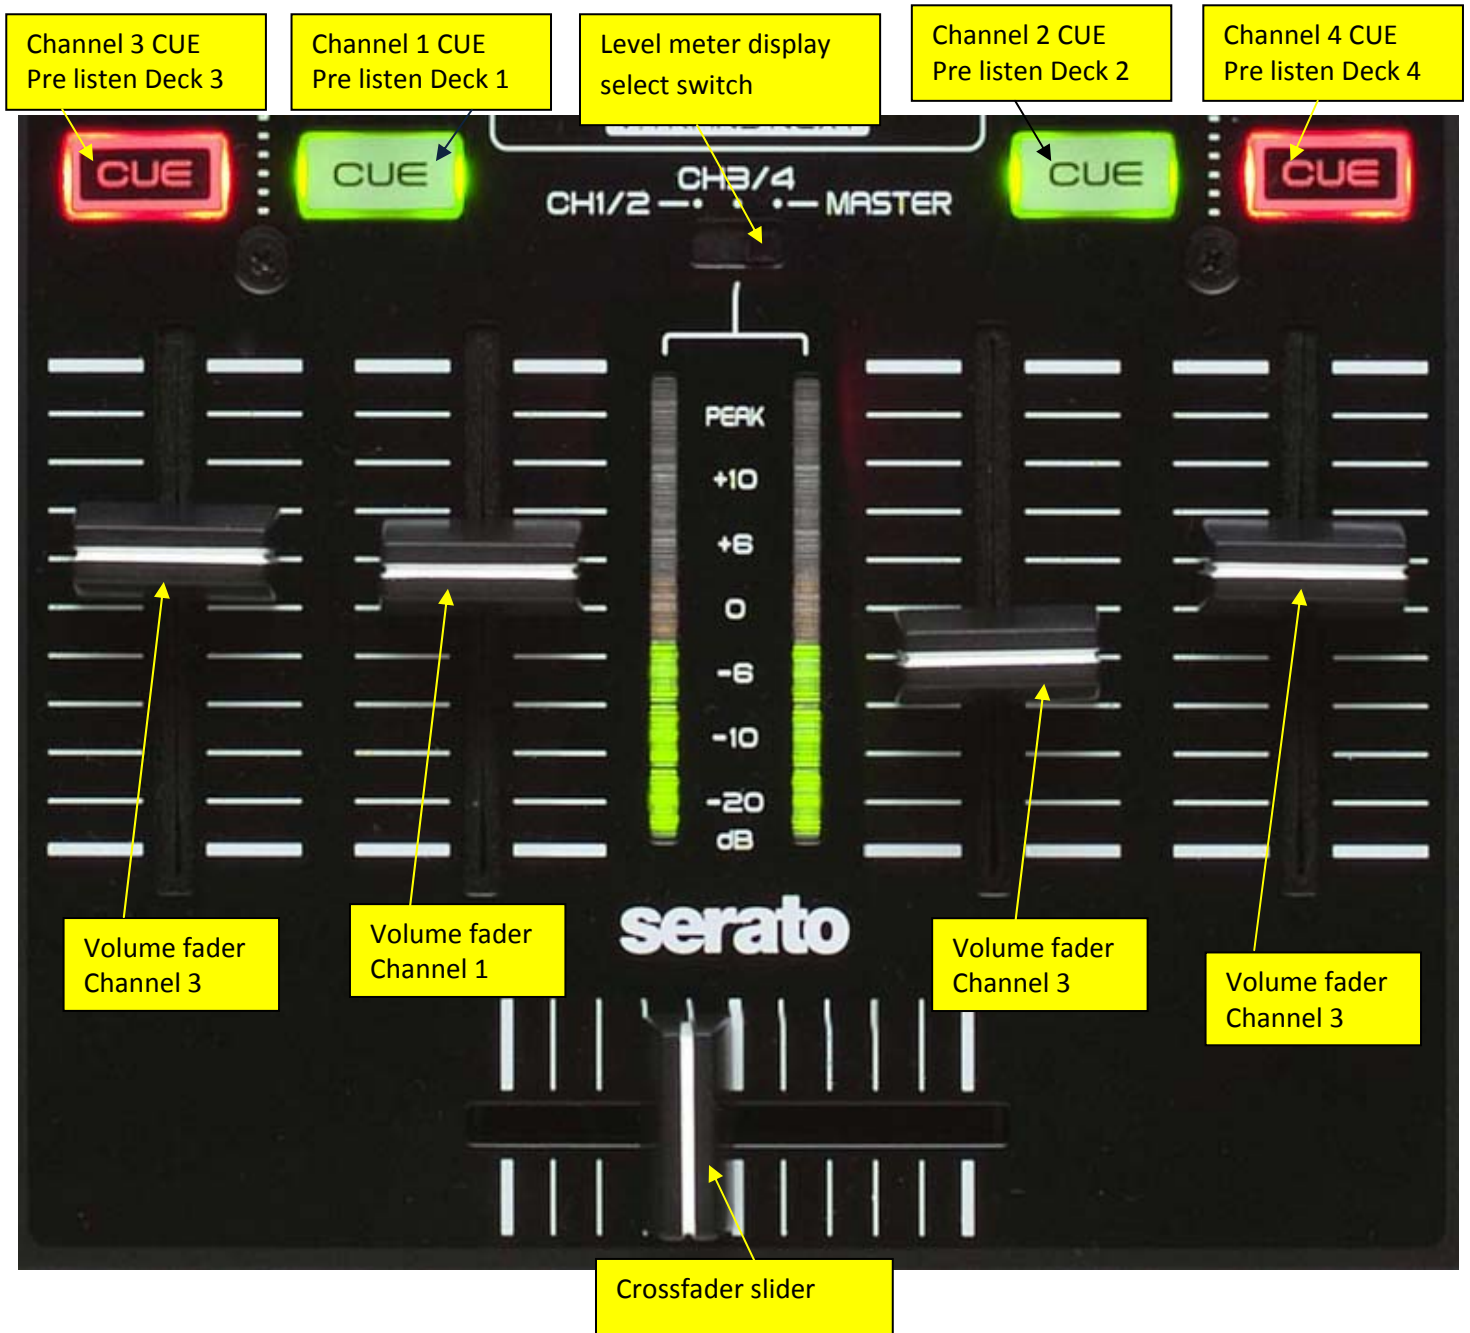

Mixer

Front panel: Headphones jack, level knobs, switches, crossfader curve knob