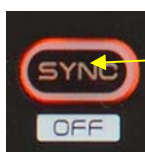

# Dual function buttons

Decks 1 & 3

Decks 2 & 4

Press and Hold "SHIFT" to use the second function of the following buttons/sliders

function 2: Highlighted in RED

function 1: KeyLock

function 2: Pitch Reset

function 1: PITCH slider (alter tempo, not key)

function 2: KEY slider (alter key, not tempo)

function 1: Pitch Bend DOWN/UP

function 2: Fast Search LEFT/RIGHT

function 1: SyncPlay, Sync

function 2: BPM Match

**HOT Cue: Decks 1 & 3 / Sample**