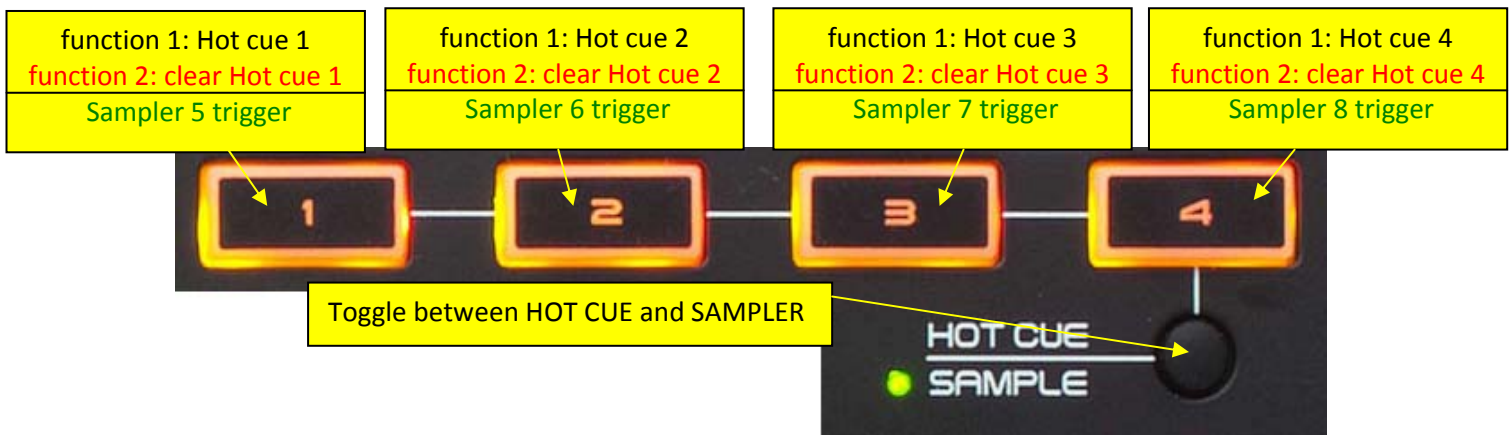

HOT Cue: Decks 2 & 4 / Sample

Not in use:
Reserved for future SLIP
feature in DEX