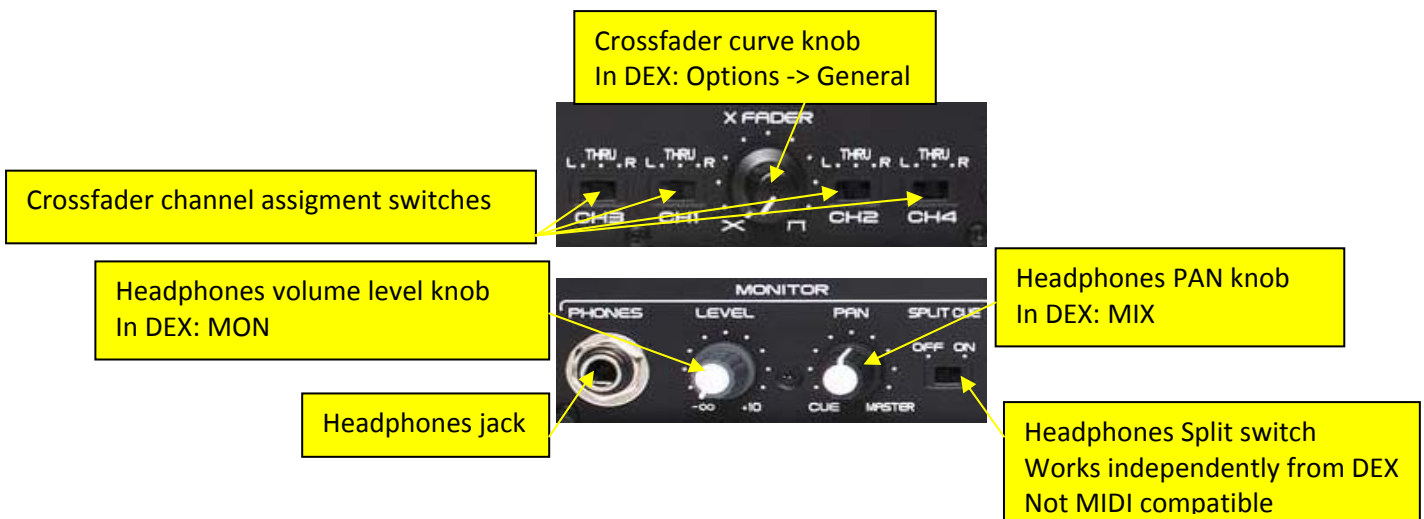

function 2: KEY slider (alter key, not tempo)

function 1: Pitch Bend DOWN/UP

function 2: Fast Search LEFT/RIGHT

function 1: SyncPlay, Sync

function 2: BPM Match

**HOT Cue: Decks 1 & 3 / Sample**

### HOT Cue: Decks 2 & 4 / Sample

Not in use:  
Reserved for future SLIP  
feature in DEX

## Front panel: Headphones jack, level knobs, switches, crossfader curve knob