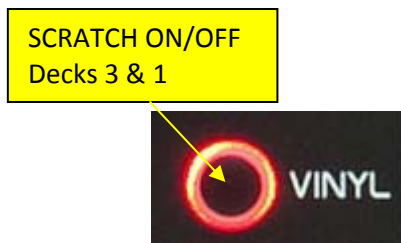

HOT Cue: Decks 2 & 4 / Sample

Not in use:
Reserved for future SLIP
feature in DEX